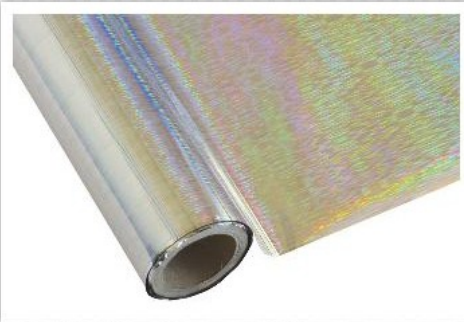

NE Kiwi

ED Terra Cotta

NF Grass Green

EE Matte Orange

RB Strawberry

K2 Metallic Black

PATTERN COLORS

S0K219 Weave Silver