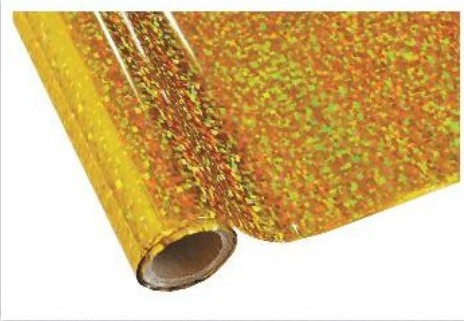

G0MP05 Cubism Gold