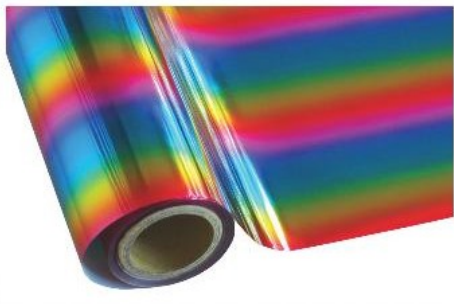

V0MP09 Confetti Violet

N0MP09 Confetti Kiwi

G0MP09 Confetti Gold

S0MP09 Confetti Silver

E0MP09 Confetti Orange

PATTERN COLORS

VOMP11 Carbon Fiber Rose

SOMP11 Carbon Fiber Silver

RAMP11 Carbon Fiber Red

MCAA01 Multi-Bars Blue

MCAA05 Multi Bars Pink

S0HP65 Bubbles Silver

G0HP65 Bubbles Gold

B0AC01 Floral Blue

R0AC01 Floral Red

S0KP12 Dust Silver

G0KP12 Dust Gold

FORMAT:
30 cm x 12 m

Washable up to 40°C

Please do not use
only White as a
metallization base.

We recommend Black to achieve
the best possible adhesion of the
Hot Stamping Foil.

You can't decide which
colors? Just order our
brand new HSF Swatchbook
with large pieces of all our
available colors!