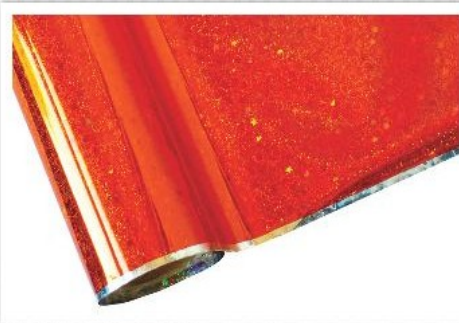

E0KP73 Glitter Orange