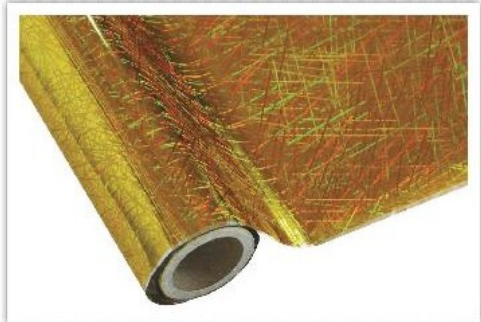

NE Kiwi

ED Terra Cotta

NF Grass Green

EE Matte Orange

RB Strawberry

K2 Metallic Black

PATTERN COLORS

S0K219 Weave Silver

V0MP09 Confetti Violet

N0MP09 Confetti Kiwi

G0MP09 Confetti Gold

S0MP09 Confetti Silver

E0MP09 Confetti Orange

PATTERN COLORS

VOMP11 Carbon Fiber Rose

SOMP11 Carbon Fiber Silver

G0KP12 Dust Gold

FORMAT:
30 cm x 12 m

Washable up to 40°C

Please do not use
only White as a
metallization base.

We recommend Black to achieve
the best possible adhesion of the
Hot Stamping Foil.

You can't decide which
colors? Just order our
brand new HSF Swatchbook
with large pieces of all our
available colors!