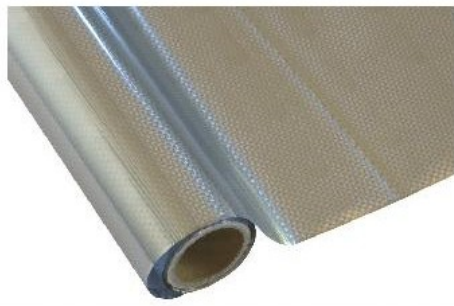

V0MP09 Confetti Violet

N0MP09 Confetti Kiwi

G0MP09 Confetti Gold

S0MP09 Confetti Silver

E0MP09 Confetti Orange

PATTERN COLORS

VOMP11 Carbon Fiber Rose

SOMP11 Carbon Fiber Silver

RAMP11 Carbon Fiber Red

MCAA01 Multi-Bars Blue

MCAA05 Multi Bars Pink

S0HP65 Bubbles Silver

G0HP65 Bubbles Gold

B0AC01 Floral Blue

R0AC01 Floral Red

S0KP12 Dust Silver

G0KP12 Dust Gold

FORMAT:
30 cm x 12 m

Washable up to 40°C

Please do not use
only White as a
metallization base.

We recommend Black to achieve
the best possible adhesion of the
Hot Stamping Foil.

You can't decide which
colors? Just order our
brand new HSF Swatchbook
with large pieces of all our
available colors!