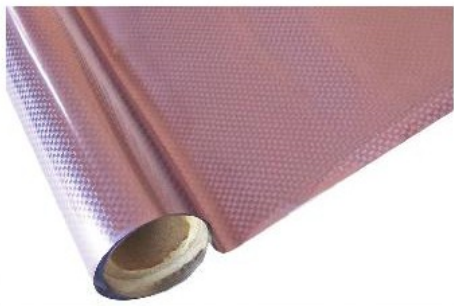

NE Kiwi

ED Terra Cotta

NF Grass Green

EE Matte Orange

RB Strawberry

K2 Metallic Black

PATTERN COLORS

S0K219 Weave Silver

V0MP09 Confetti Violet

N0MP09 Confetti Kiwi

G0MP09 Confetti Gold

S0MP09 Confetti Silver

E0MP09 Confetti Orange

PATTERN COLORS

VOMP11 Carbon Fiber Rose

SOMP11 Carbon Fiber Silver

RAMP11 Carbon Fiber Red

MCAA01 Multi-Bars Blue

MCAA05 Multi Bars Pink

S0HP65 Bubbles Silver

G0HP65 Bubbles Gold

B0AC01 Floral Blue

R0AC01 Floral Red

S0KP12 Dust Silver

G0KP12 Dust Gold

FORMAT:
30 cm x 12 m

Washable up to 40°C

Please do not use
only White as a
metallization base.

We recommend Black to achieve
the best possible adhesion of the
Hot Stamping Foil.

You can't decide which
colors? Just order our
brand new HSF Swatchbook
with large pieces of all our
available colors!