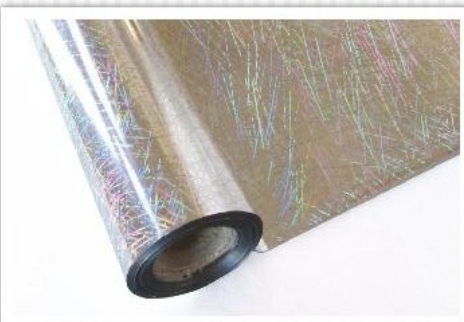

NE Kiwi

ED Terra Cotta

NF Grass Green

EE Matte Orange

RB Strawberry

K2 Metallic Black

PATTERN COLORS

S0K219 Weave Silver

V0MP09 Confetti Violet

N0MP09 Confetti Kiwi

G0MP09 Confetti Gold

S0MP09 Confetti Silver

E0MP09 Confetti Orange

PATTERN COLORS

VOMP11 Carbon Fiber Rose

SOMP11 Carbon Fiber Silver

G0KP12 Dust Gold

FORMAT:
30 cm x 12 m

Washable up to 40°C

Please do not use
only White as a
metallization base.

We recommend Black to achieve
the best possible adhesion of the
Hot Stamping Foil.

You can't decide which
colors? Just order our
brand new HSF Swatchbook
with large pieces of all our
available colors!