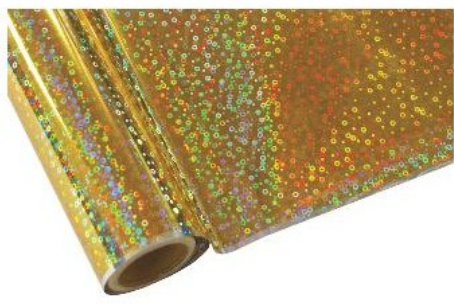

V0MP09 Confetti Violet

N0MP09 Confetti Kiwi

G0MP09 Confetti Gold

S0MP09 Confetti Silver

E0MP09 Confetti Orange

PATTERN COLORS

VOMP11 Carbon Fiber Rose

SOMP11 Carbon Fiber Silver

RAMP11 Carbon Fiber Red

MCAA01 Multi-Bars Blue

MCAA05 Multi Bars Pink

S0HP65 Bubbles Silver

G0HP65 Bubbles Gold

B0AC01 Floral Blue

R0AC01 Floral Red

S0KP12 Dust Silver

G0KP12 Dust Gold

FORMAT:
30 cm x 12 m

Washable up to 40°C

Please do not use
only White as a
metallization base.

We recommend Black to achieve
the best possible adhesion of the
Hot Stamping Foil.

You can't decide which
colors? Just order our
brand new HSF Swatchbook
with large pieces of all our
available colors!