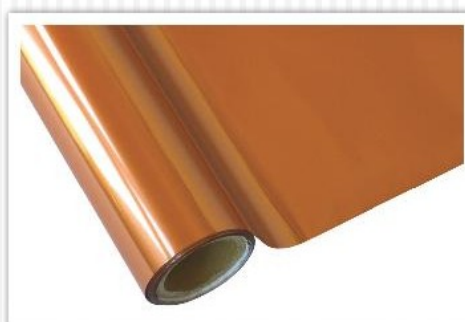

FOR TEXTILE PRINTING APPLICATIONS
HOT STAMPING FOILS

STANDARD COLORS

S5 Silver

SB Matte Silver

HC Bright Gold

HL Matte Gold

EC Pumpkin

HF Autumn Gold

BA Teal

B3 Blue

BE Twilight Blue

BC Royal Blue

B5 Indigo

EF Matte Sunset

STANDARD COLORS

T3 Clear

PE Matte Pink

PB Matte Fuchsia

P1 Pink

VB Wisteria

CA Almond

VA Violet

NH Olive Green

N1 Green

NE Kiwi

ED Terra Cotta

NF Grass Green

EE Matte Orange

RB Strawberry

K2 Metallic Black

PATTERN COLORS

S0K219 Weave Silver