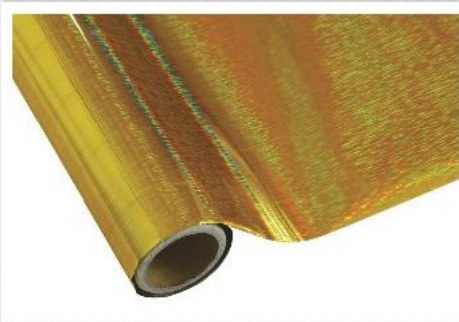

FOR TEXTILE PRINTING APPLICATIONS
HOT STAMPING FOILS

STANDARD COLORS

S5 Silver

SB Matte Silver

HC Bright Gold

HL Matte Gold

EC Pumpkin

HF Autumn Gold

NE Kiwi

ED Terra Cotta

NF Grass Green

EE Matte Orange

RB Strawberry

K2 Metallic Black

PATTERN COLORS

S0K219 Weave Silver