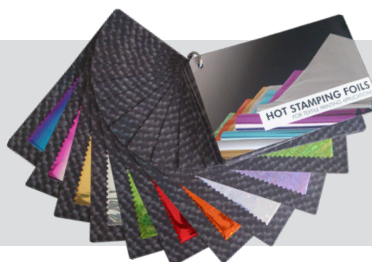

S0KP12 Dust Silver

S0HP65 Bubbles Silver

S0MP11 Carbon Fiber Silver

**Roll Size:** 30cm x 12m  
**Washability:** Up to 40°C

**TIP:** Do not use White as the base printing color. We recommend printing Black to achieve the best possible adhesion of the Hot Stamping Foil.

**Can't decide which color to choose?**  
Order one of our HSF Swatchbooks, complete with extra large examples of all the available colors!